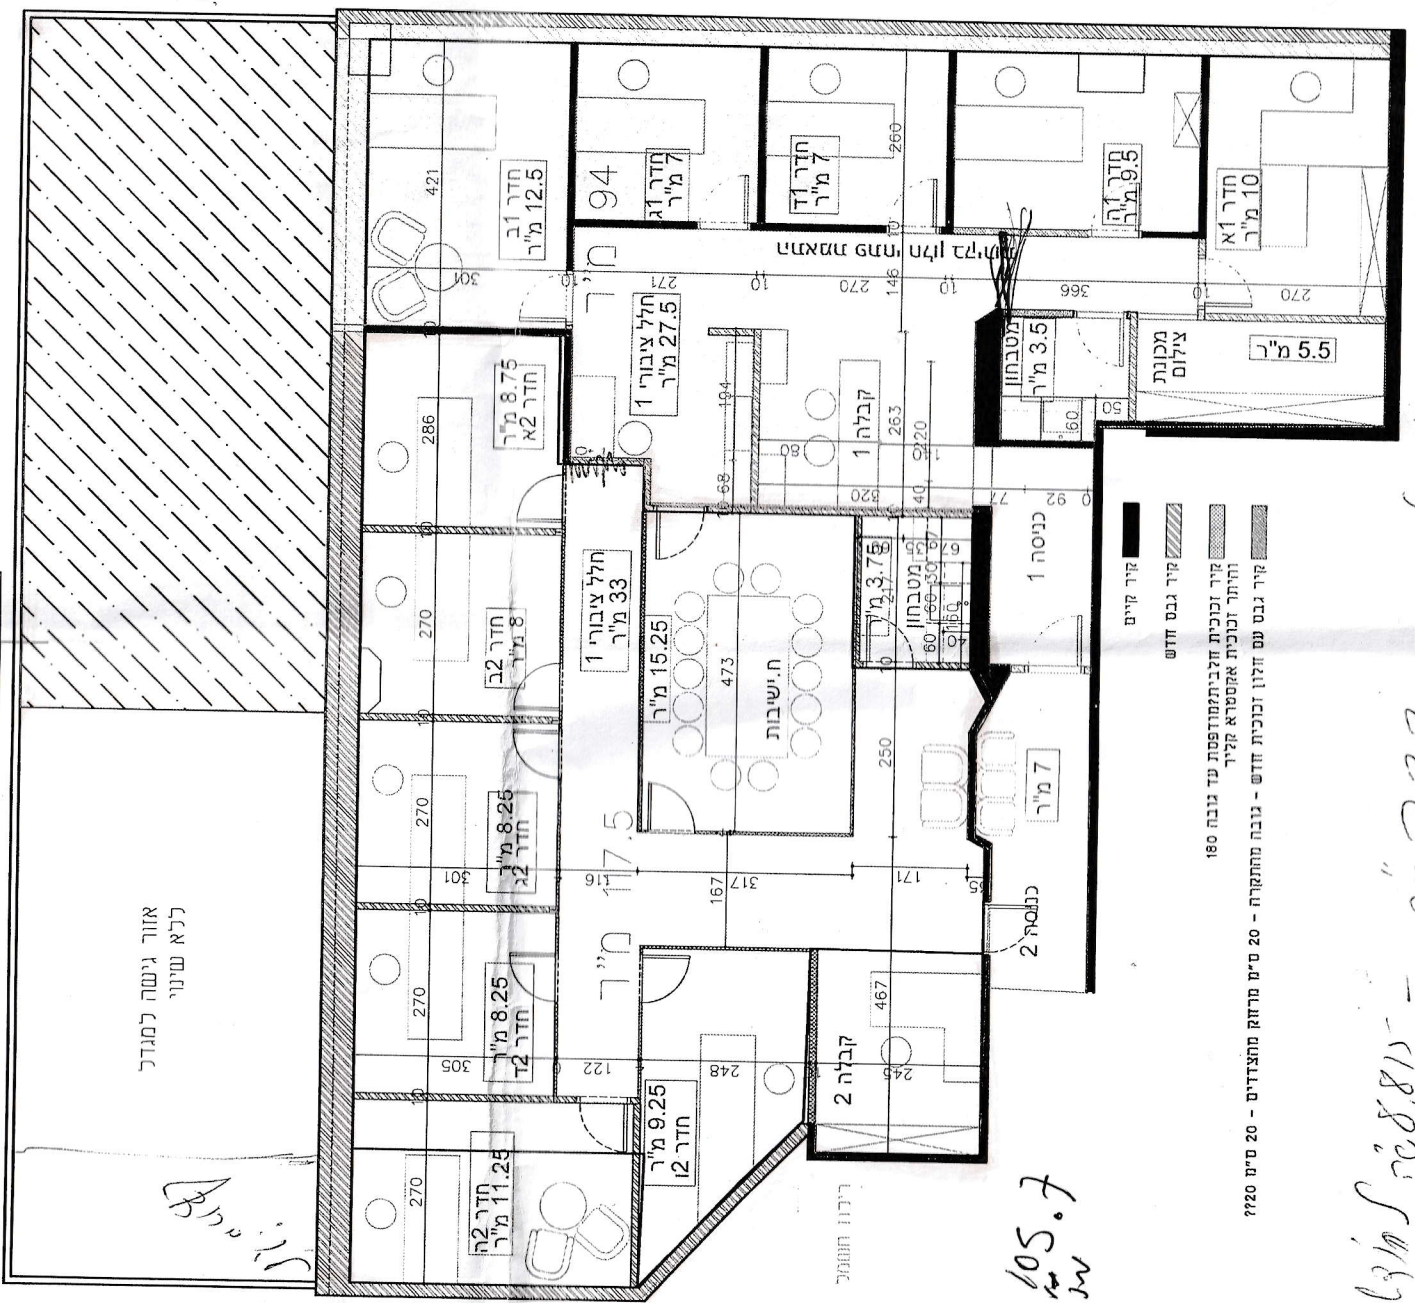

דשא סינטטי
 מותאם לנשמש

Handwritten notes and signatures at the top right of the plan.

Handwritten notes on the right side of the plan, including room numbers and measurements.

105.7
 מ"ר